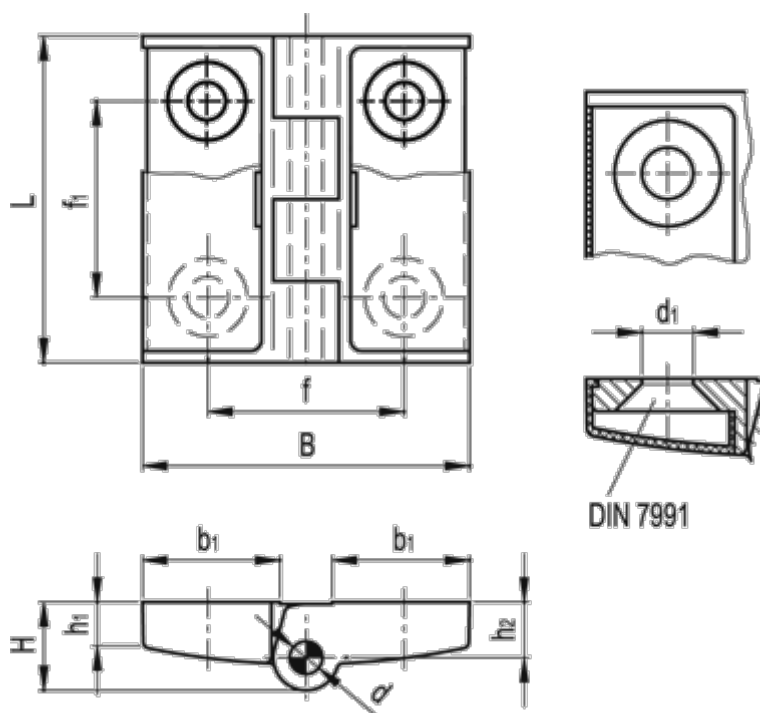

Article number: 2013394242
Description: E+G Hinge
GN 238-42-42-NJ-SR

Measures

$B = 50$	$h_2 = 8.5$
$b_1 = 21$	$L = 50$
$d = 5$	
$d_1 = 6.3$	
$f = 30$	
$f_1 = 30$	
$H = 13.5$	
$h_1 = 7$	